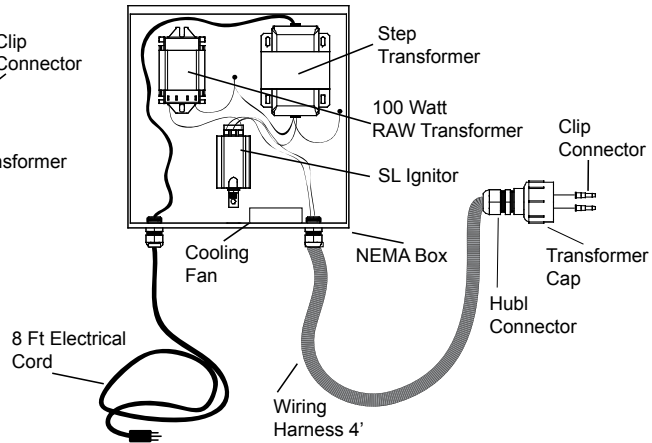

Quartz Sleeve	AQUA™ ULTRAVIOLET	Part Number
36" .....		A10100
100 Watt		
48" .....		A10200
200 Watt		

UV Lamps	AQUA™ ULTRAVIOLET	Part Number
27-1/4" .....		A20100
100 Watt		
47-1/4" .....		A20200
200 Watt		

# SL UV REPLACEMENT PARTS

**SL 100 Trans 208/230/240V-60Hz**

**SL 100 Trans 110V-60Hz**

**SL 200 Trans 208/230/240V-60Hz**

**SL 200 Trans 110V-60Hz**

PART #	Description	PART #	Description
A30100	SL 100 NEMA TRANSFORMER 240V	A30106	SL STEP TRANSFORMER
A30101	SL 100 NEMA TRANSFORMER 110V	A40061	SL CLIP CONNECTOR
AS39200	SL 200 NEMA TRANSFORMER 240V	A40023	TRANSFORMER CAP CLEAR
AS39201	SL 200 NEMA TRANSFORMER 110V	A40088	HUBL CONNECTOR
A30102	SL 100 RAW TRANSFORMER	A40095	SL 100 WIRING HARNESS
A30207	SL 200 RAW TRANSFORMER	A40075	SL 200 WIRING HARNESS
A30103	SL IGNITOR	A40167	SL COOLING FAN

\*\*\*\* NEMA transformers are the entire Transformer Component. NEMA Transformers are complete transformers with a NEMA box, RAW transformer, ignitor and step transformer (when required), wiring harness, hubl connector, transformer cap, clip connector, and power cord.