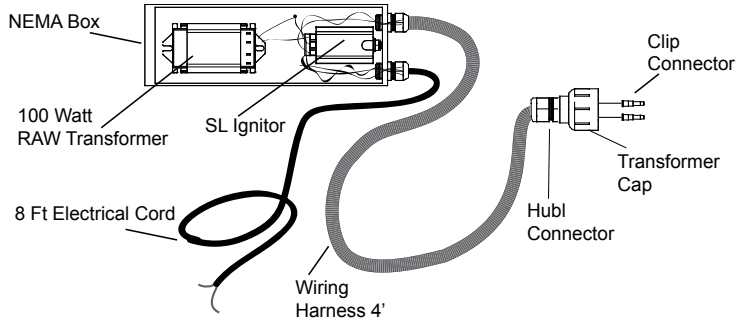

# SL UV REPLACEMENT PARTS

Part #	Description	Part #	Description	Part #	Description	Part #	Description
A40041	SL 3" Wiper Assembly Threaded Plug	A40042	SL Quartz Cap	A40073	Wiper Ball	A40021	Wiper Nut
A40022	EZ Twist Cap	A40016	SL Rubber Seal	A40018	SL Wiper Blade	A40102	100 Watt Wiper Rod
A40015	Rubber Seal Bushing	A40082	3" Union	A40089	Wiper Clips	A40060	200 Watt Wiper Rod
A40014	O-Ring	A40007	Winterized Cap	A40090	Wiper Hex Nut	A40061	SL Lamp Clip Connector

Quartz Sleeve	AQUA™ ULTRAVIOLET	Part Number
36" .....		A10100
100 Watt		
48" .....		A10200
200 Watt		

UV Lamps	AQUA™ ULTRAVIOLET	Part Number
27-1/4" .....		A20100
100 Watt		
47-1/4" .....		A20200
200 Watt		

# SL UV REPLACEMENT PARTS

**SL 100 Trans 208/230/240V-60Hz**

**SL 100 Trans 110V-60Hz**

**SL 200 Trans 208/230/240V-60Hz**

**SL 200 Trans 110V-60Hz**

PART #	Description	PART #	Description
A30100	SL 100 NEMA TRANSFORMER 240V	A30106	SL STEP TRANSFORMER
A30101	SL 100 NEMA TRANSFORMER 110V	A40061	SL CLIP CONNECTOR
AS39200	SL 200 NEMA TRANSFORMER 240V	A40023	TRANSFORMER CAP CLEAR
AS39201	SL 200 NEMA TRANSFORMER 110V	A40088	HUBL CONNECTOR
A30102	SL 100 RAW TRANSFORMER	A40095	SL 100 WIRING HARNESS
A30207	SL 200 RAW TRANSFORMER	A40075	SL 200 WIRING HARNESS
A30103	SL IGNITOR	A40167	SL COOLING FAN

\*\*\*\* NEMA transformers are the entire Transformer Component. NEMA Transformers are complete transformers with a NEMA box, RAW transformer, ignitor and step transformer (when required), wiring harness, hubl connector, transformer cap, clip connector, and power cord.