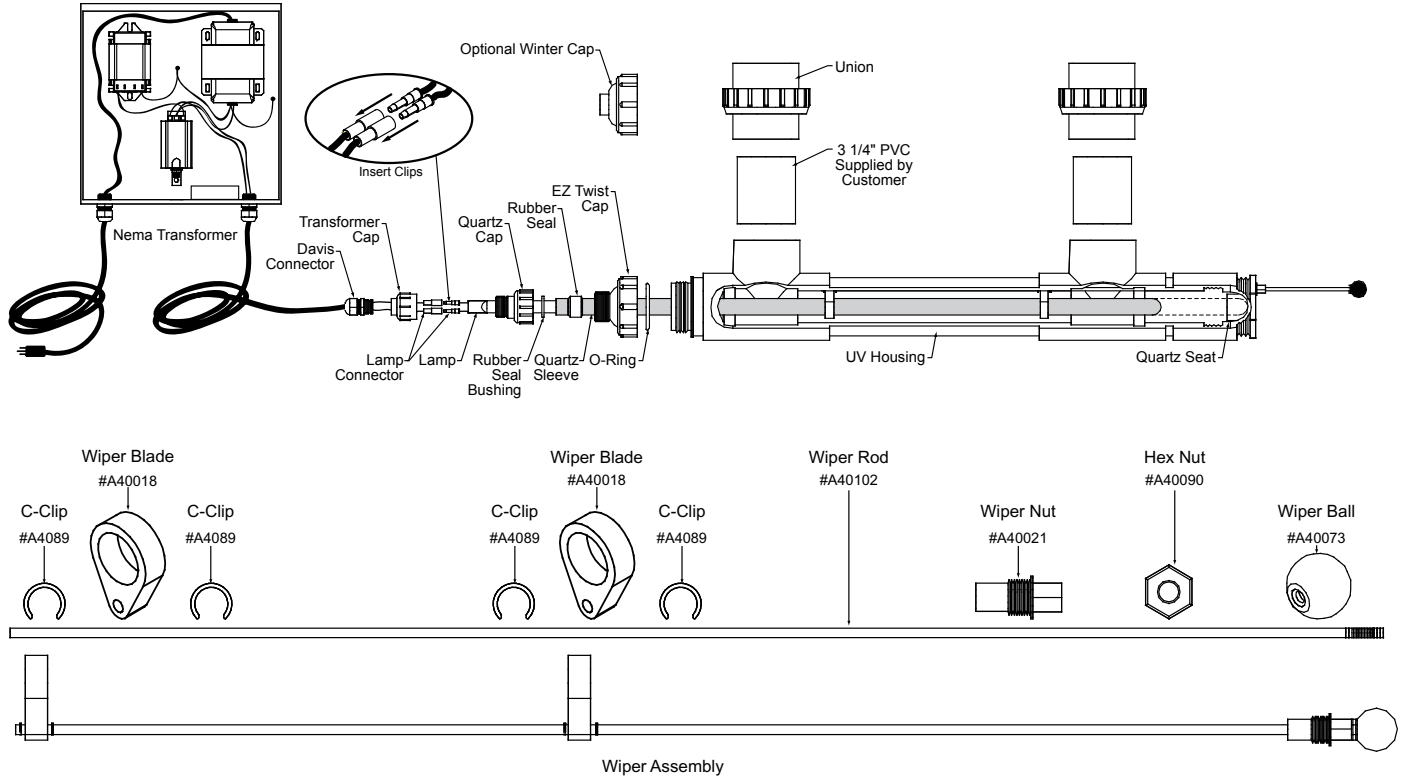

# SL UV REPLACEMENT PARTS

Part #	Description	Part #	Description	Part #	Description	Part #	Description
A40041	SL 3" Wiper Assembly Threaded Plug	A40042	SL Quartz Cap	A40073	Wiper Ball	A40021	Wiper Nut
A40022	EZ Twist Cap	A40016	SL Rubber Seal	A40018	SL Wiper Blade	A40102	100 Watt Wiper Rod
A40015	Rubber Seal Bushing	A40082	3" Union	A40089	Wiper Clips	A40060	200 Watt Wiper Rod
A40014	O-Ring	A40007	Winterized Cap	A40090	Wiper Hex Nut	A40061	SL Lamp Clip Connector

Quartz Sleeve	AQUA™ ULTRAVIOLET	Part Number
36" .....		A10100
100 Watt		
48" .....		A10200
200 Watt		

UV Lamps	AQUA™ ULTRAVIOLET	Part Number
27-1/4" .....		A20100
100 Watt		
47-1/4" .....		A20200
200 Watt		

# SL UV REPLACEMENT PARTS

**SL 100 Trans 208/230/240V-60Hz**

**SL 100 Trans 110V-60Hz**

**SL 200 Trans 208/230/240V-60Hz**

**SL 200 Trans 110V-60Hz**

PART #	Description	PART #	Description
A30100	SL 100 NEMA TRANSFORMER 240V	A30106	SL STEP TRANSFORMER
A30101	SL 100 NEMA TRANSFORMER 110V	A40061	SL CLIP CONNECTOR
AS39200	SL 200 NEMA TRANSFORMER 240V	A40023	TRANSFORMER CAP CLEAR
AS39201	SL 200 NEMA TRANSFORMER 110V	A40088	HUBL CONNECTOR
A30102	SL 100 RAW TRANSFORMER	A40095	SL 100 WIRING HARNESS
A30207	SL 200 RAW TRANSFORMER	A40075	SL 200 WIRING HARNESS
A30103	SL IGNITOR	A40167	SL COOLING FAN

\*\*\*\* NEMA transformers are the entire Transformer Component. NEMA Transformers are complete transformers with a NEMA box, RAW transformer, ignitor and step transformer (when required), wiring harness, hubl connector, transformer cap, clip connector, and power cord.