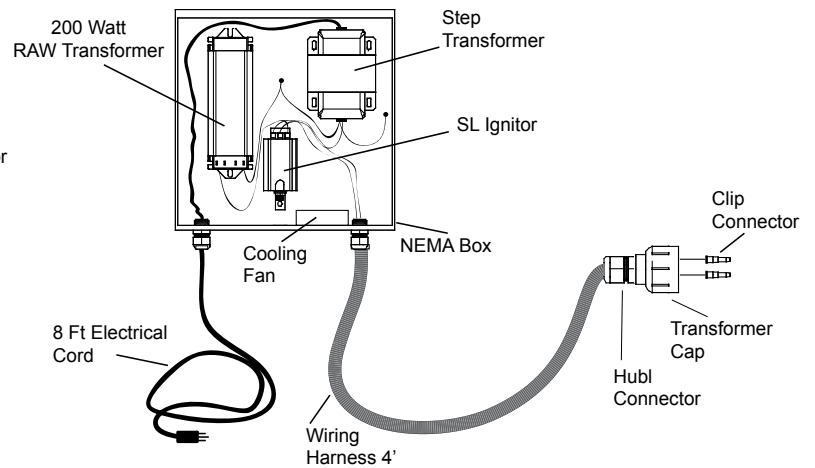

# SL UV REPLACEMENT PARTS

**SL 100 Trans 208/230/240V-60Hz**

**SL 100 Trans 110V-60Hz**

**SL 200 Trans 208/230/240V-60Hz**

**SL 200 Trans 110V-60Hz**

PART #	Description	PART #	Description
A30100	SL 100 NEMA TRANSFORMER 240V	A30106	SL STEP TRANSFORMER
A30101	SL 100 NEMA TRANSFORMER 110V	A40061	SL CLIP CONNECTOR
AS39200	SL 200 NEMA TRANSFORMER 240V	A40023	TRANSFORMER CAP CLEAR
AS39201	SL 200 NEMA TRANSFORMER 110V	A40088	HUBL CONNECTOR
A30102	SL 100 RAW TRANSFORMER	A40095	SL 100 WIRING HARNESS
A30207	SL 200 RAW TRANSFORMER	A40075	SL 200 WIRING HARNESS
A30103	SL IGNITOR	A40167	SL COOLING FAN

\*\*\*\* NEMA transformers are the entire Transformer Component. NEMA Transformers are complete transformers with a NEMA box, RAW transformer, ignitor and step transformer (when required), wiring harness, hubl connector, transformer cap, clip connector, and power cord.