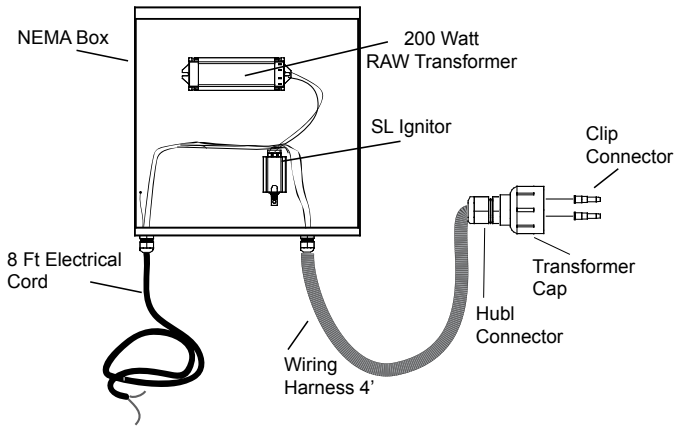

# SL UV REPLACEMENT PARTS

**SL 100 Trans 208/230/240V-60Hz**

**SL 100 Trans 110V-60Hz**

**SL 200 Trans 208/230/240V-60Hz**

**SL 200 Trans 110V-60Hz**

PART #	Description	PART #	Description
A30100	SL 100 NEMA TRANSFORMER 240V	A30106	SL STEP TRANSFORMER
A30101	SL 100 NEMA TRANSFORMER 110V	A40061	SL CLIP CONNECTOR
AS39200	SL 200 NEMA TRANSFORMER 240V	A40023	TRANSFORMER CAP CLEAR
AS39201	SL 200 NEMA TRANSFORMER 110V	A40088	HUBL CONNECTOR
A30102	SL 100 RAW TRANSFORMER	A40095	SL 100 WIRING HARNESS
A30207	SL 200 RAW TRANSFORMER	A40075	SL 200 WIRING HARNESS
A30103	SL IGNITOR	A40167	SL COOLING FAN

\*\*\*\* NEMA transformers are the entire Transformer Component. NEMA Transformers are complete transformers with a NEMA box, RAW transformer, ignitor and step transformer (when required), wiring harness, hubl connector, transformer cap, clip connector, and power cord.